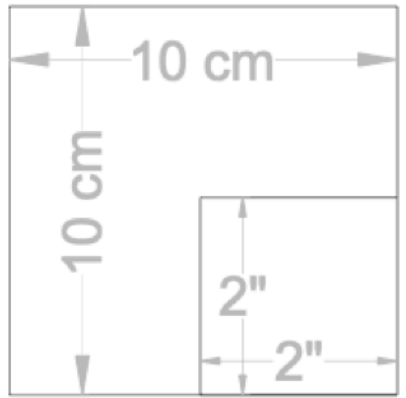

*Halloween Cape*

Cape pattern  
Cut 2

Size Key

————— Kid  
————— Adult

15

1

2

3