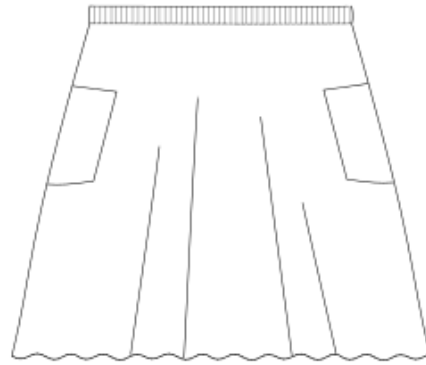

Button Skirt

Gr. 86 - 164

Schneider LINE

BUTTON SKIRT

Gallery