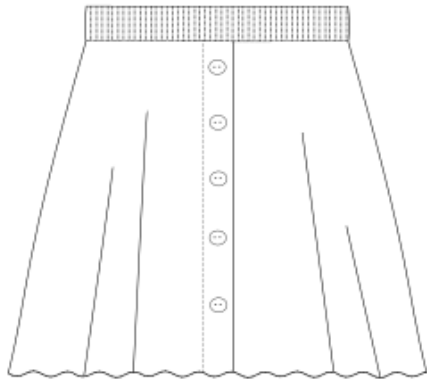

Button Skirt

Gr. 86 - 164

Schneider LINE

BUTTON SKIRT

Gallery