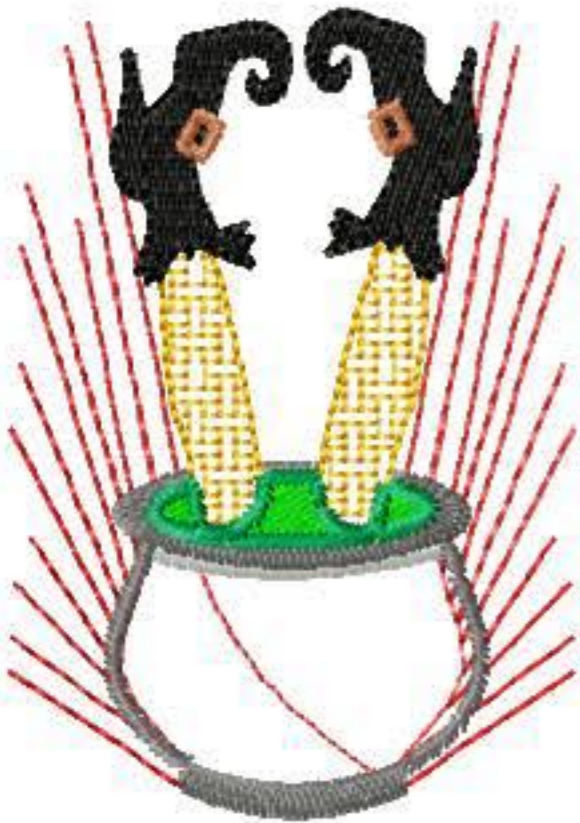

- 1 Bluebird
- 2 Pewter Medium Light
- 3 Evergreen
- 4 Yellow
- 5 Black

hexenhaus10x10.eof, 63.0x94.9 mm, 3575 St, 5/5 Farben

- 1 Bluebird
- 2 2 (1/2) Black
- 3 Midnight
- 4 Yellow
- 5 2 (2/2) Black

hexenhaus18x13.eof, 116.8x176.8 mm, 7546 St, 4/5 Farben

- 1 Red
- 2 2 (1/2) Black
- 3 Wild Pink
- 4 Silver Grey
- 5 Steel Gray
- 6 Canary Yellow Me
- 7 2 (2/2) Black
- 8 Brown
- 9 Light Green
- 10 Vibrant Green

hexenkessel10x10.eof, 67.2x96.1 mm, 5576 St, 9/10 Farben

- 1 Red
- 2 2 (1/2) Black
- 3 Wild Pink
- 4 Silver Grey
- 5 Steel Gray
- 6 Canary Yellow Me
- 7 2 (2/2) Black
- 8 Brown
- 9 Light Green
- 10 Vibrant Green

hexenkessel18x13.eof, 123.8x176.1 mm, 12083 St, 9/10 Farben

- 1 Bluebird
- 2 Red
- 3 Black
- 4 Canary Yellow Med

kuerbis10x10.eof, 75.9x93.6 mm, 4690 St, 4/4 Farben

- 1 Bluebird
- 2 Red
- 3 Cindy Purple
- 4 Deep Wintergreen
- 5 Black
- 6 Canary Yellow Med

kuerbis18x13.eof, 125.0x154.1 mm, 5142 St, 6/6 Farben