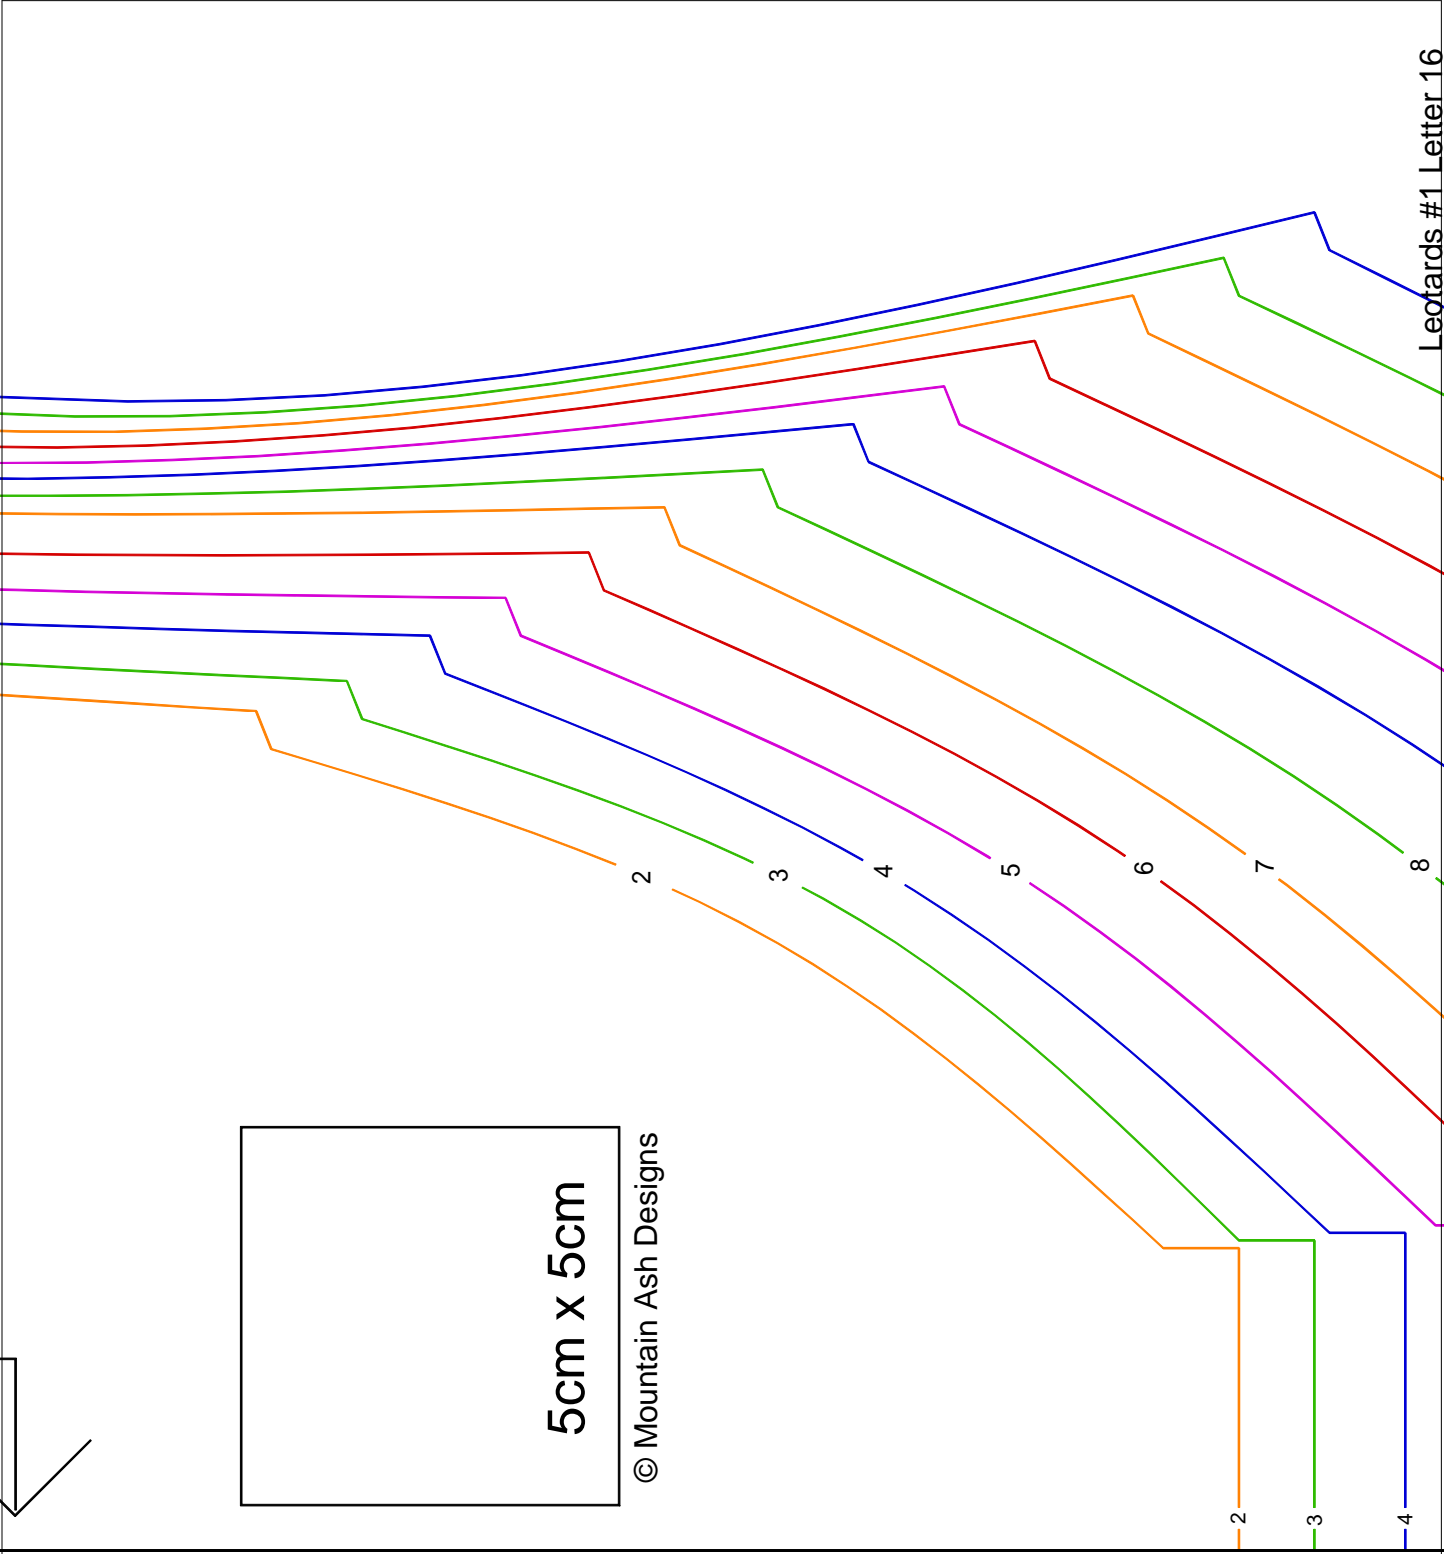

D
Leotards #1
Leotard Back Top

Leotards #1 Letter 4

A

Leotards #1

Leotard Front

5cm x 5cm

© Mountain Ash Designs

B
Leotards #1
Leotard Back

5cm x 5cm

© Mountain Ash Designs

5cm x 5cm

© Mountain Ash Designs

E

Leotards #1

Leotard Body Front

© Mountain Ash Designs

F
Leotards #1
Body Back

Leotards #1 Letter 12

5cm x 5cm

© Mountain Ash Designs

Leofards #1 Letter 16